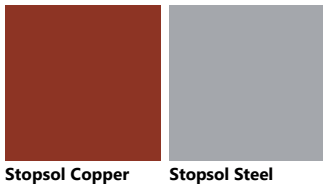

Palette_Colori Tetrix Living

Polished Glass

Stopsol

matt glass