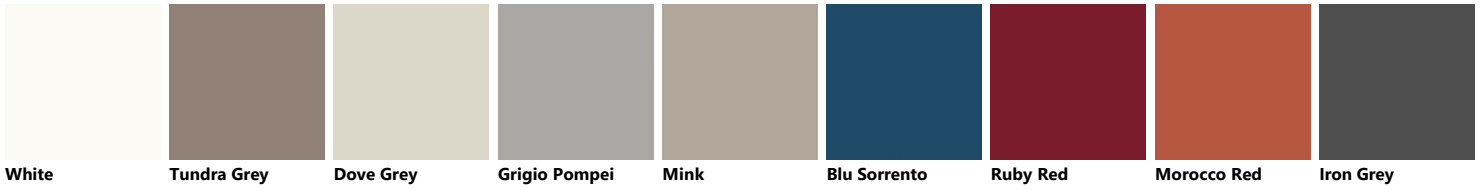

### Decorative melamine

### Sax Living Elements

### Glass

Screen Chiaro

### Glossy lacquered

Prestige White