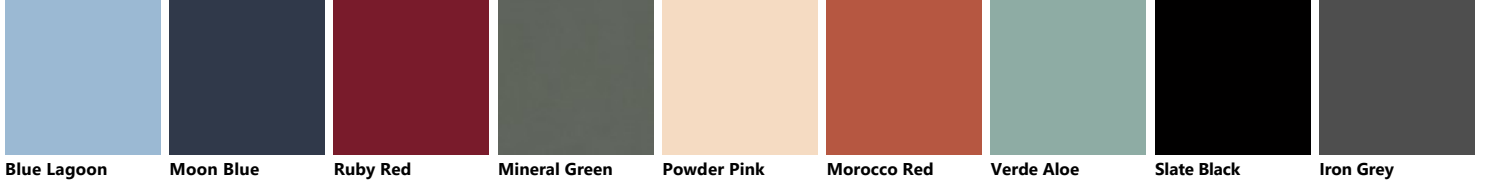

Palette_Colori LiberaMente Living

Decorative melamine

Laccato effetto metallo

Lbm Living Elements

Fenix

Ephesus Grey Orinoco Cocoa Verde Comodoro Bromine Grey Blu Fes Malé White London Grey Jaipur Red Ottawa Beaver

matt glass

Titanium Grey Iron Grey Light Grey Porcelain Cream Ruby Red Prestige White Mink Blue Lagoon Slate Black

Mustard Yellow Ruggine Moon Blue Dove Grey Mineral Green Coral Red Grigio Vulcano Agave Blue Grigio Airone

Powder Pink Morocco Red Grigio Matera Verde Ottanio Verde Aloe

Polished Glass

Titanium Grey Iron Grey Porcelain Cream Ruby Red Prestige White Blue Lagoon Slate Black Mustard Yellow Ruggine

matt glass

Polished Glass

Similpelle

Glossy lacquered

Blue Lagoon Moon Blue Ruby Red Mineral Green Powder Pink Morocco Red Verde Aloe Slate Black Iron Grey

Grigio Airone Ruggine Agave Blue Verde Ottanio Grigio Vulcano Coral Red Grigio Matera