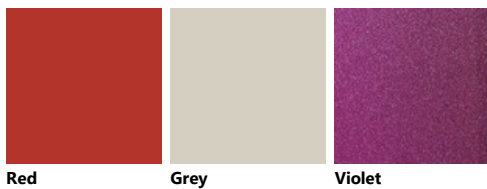

Palette_Colori Flux Swing Living

Matt lacquered

Glossy lacquered

Laccato effetto metallo

Flux Swing Living Elements