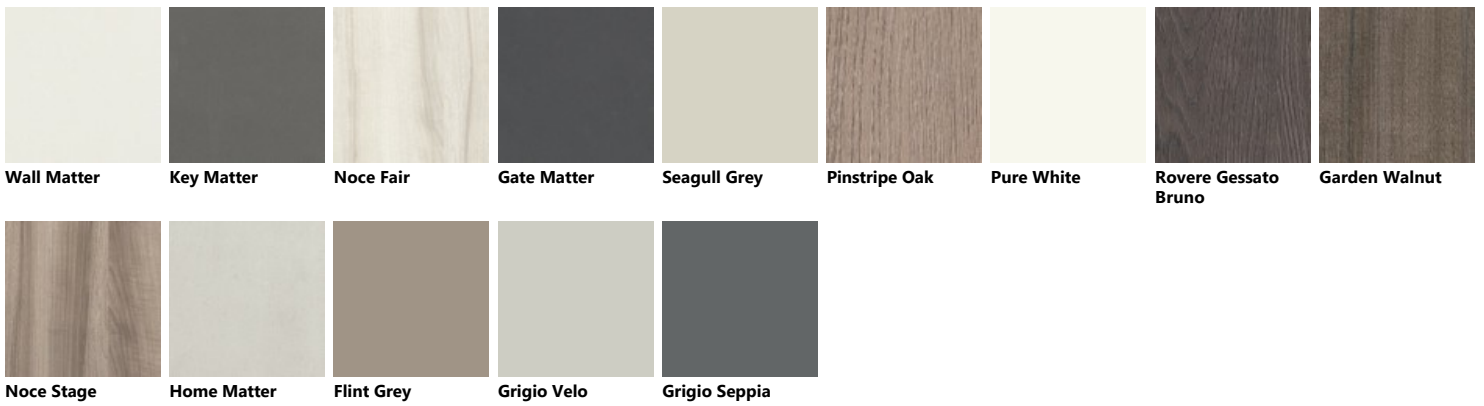

Palette_Colori Dandy Plus Living

Fenix

Decorative melamine

Veneered

Matt lacquered

Glossy lacquered

Morocco Red

Porcelain Cream

Tundra Grey

Prestige White

Grigio Airone

Slate Black

Titanium Grey

Grigio Vulcano

Coral Red

Moon Blue

Verde Aloe

Light Grey

Dove Grey

Mustard Yellow

Mink

Ruby Red

Mineral Green

Iron Grey

Bianco Extrachiaro
Dandy