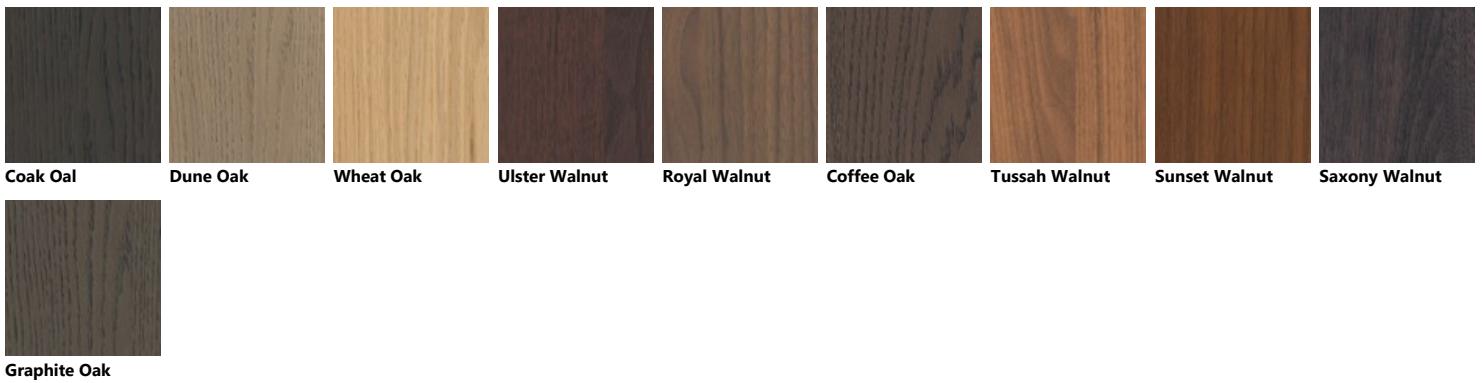

Palette_Colori Dandy Plus Living

Fenix

Decorative melamine

Veneered

Matt lacquered

Glossy lacquered

Morocco Red

Porcelain Cream

Tundra Grey

Prestige White

Grigio Airone

Slate Black

Titanium Grey

Grigio Vulcano

Coral Red

Moon Blue

Verde Aloe

Light Grey

Dove Grey

Mustard Yellow

Mink

Ruby Red

Mineral Green

Iron Grey

Bianco Extrachiaro
Dandy