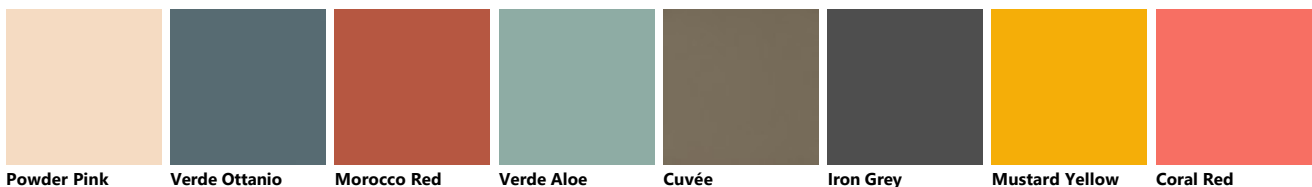

Powder Pink Verde Ottanio Morocco Red Verde Aloe Cuvée Iron Grey Mustard Yellow Coral Red

LUMINA Vetro Lucido sup.Arg.

Ruby Red Prestige White Dove Grey Mink Light Grey Grigio Matera Grigio Airone Pas Dosé Blue Lagoon

Slate Black Porcelain Cream Grigio Vulcano Moon Blue Ruggine Mineral Green Agave Blue Titanium Grey Perlage Scav.328_V

LUMINA Vetro Lucido sup.Bia.

LUMINA Vt Dogato Oriz.sup.Gr.

LUMINA Vt Dogato Vert.sup.Arg

LUMINA Vetro Opaco sup.Arg.

Ruby Red Prestige White Dove Grey Mink Grigio Matera Grigio Airone Pas Dosé Blue Lagoon Slate Black

Grigio Vulcano Porcelain Cream Moon Blue Ruggine Mineral Green Agave Blue Titanium Grey Perlage Scav.328_V Light Grey

Bright Oak Azimut Rovere Gessato Bruno Concrete Harlem Flint Grey Garden Walnut Grigio Velo Banca Walnut Cloud

Oriental Light Earth Grey Rovere Gold Oxide Bronze Wall Matter Shadow Noce Steady Noce Fair Concrete Brooklyn