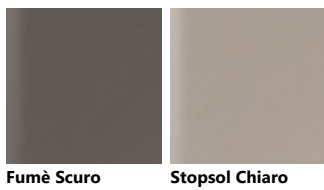

Palette_Colori Formalia

Glossy lacquered

Matt lacquered

Glass

Glass

Pet

Pioggia

Notte

Talcum Powder

Decorative melamine

Banca Walnut

Garden Walnut

Pietra Abyss

Pietra Solar

Noce Arabica