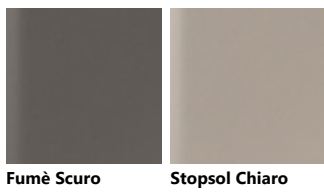

Palette_Colori Formalia

Glossy lacquered

Matt lacquered

Glass

Glass

Pet

Pioggia

Notte

Talcum Powder

Decorative melamine

Banca Walnut

Garden Walnut

Pietra Abyss

Pietra Solar

Noce Arabica