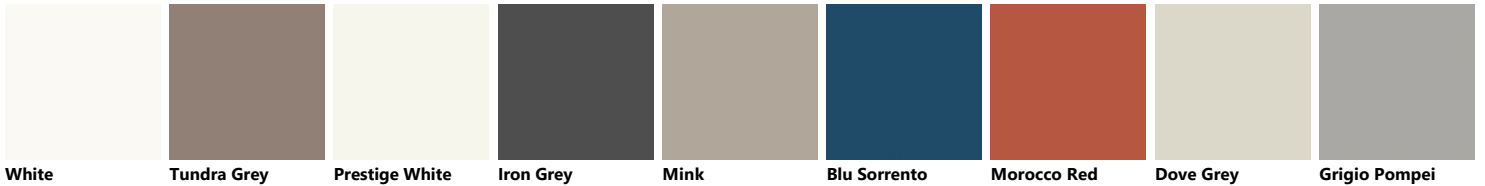

Palette_Colori Evolution

Decorative melamine

Evolution Elements

Glass

Screen Chiaro

Glass

Bianco Serigrafato
Effetto Acidato

Glossy lacquered

Ruby Red

Matt lacquered

White

Prestige White

Iron Grey

Mink

Blu Sorrento

Morocco Red

Tundra Grey

Dove Grey

Grigio Pompei

Ruby Red

Decorative melamine

Artic Oak

Land Oak