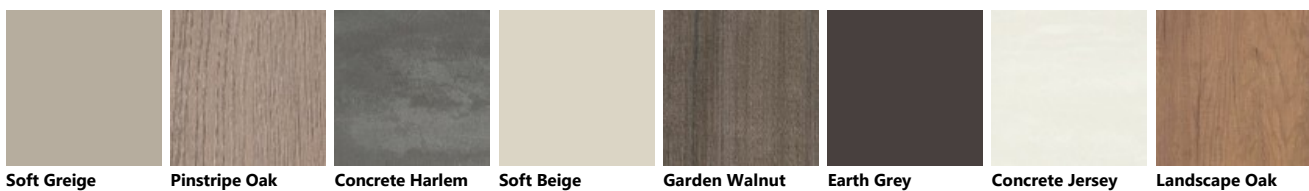

Palette_Colori Diesel Open Workshop

Glossy lacquered

Matt lacquered

Decorative melamine

DOW Bath.Elements

Glass

Smoky Glass

Ribbed Glass

Glass

Smoky Glass

Ribbed Glass