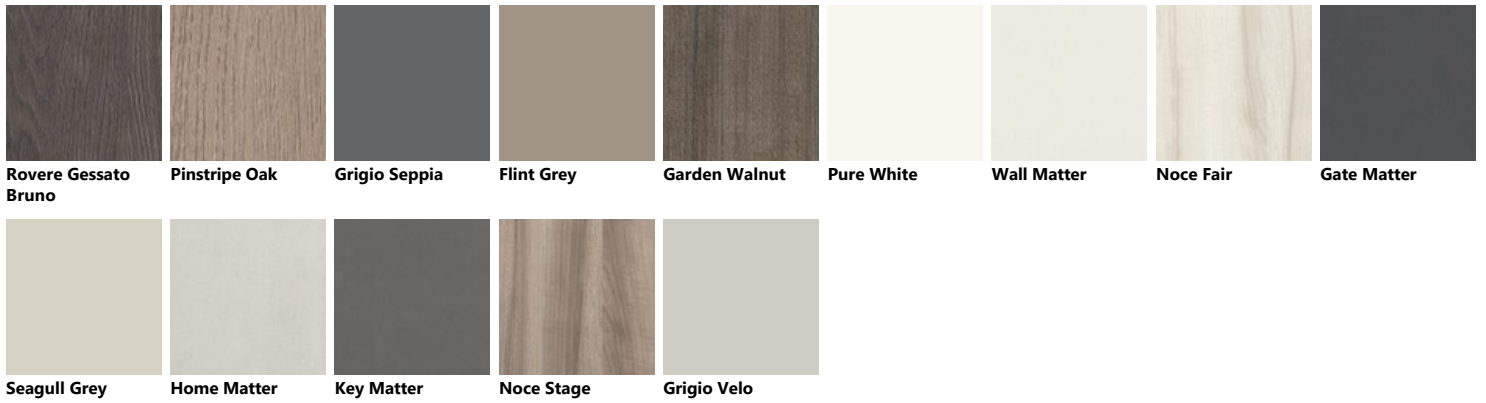

Palette_Colori Dandy Plus

Glossy lacquered

Decorative melamine

Matt lacquered

Veneered

Coffee Oak

Fenix

Bromine Grey

Blu Fes

Ottawa Beaver

Ingo Black

Malé White

Jaipur Red

Kos White

Grigio Antrim

Verde Comodoro

London Grey

Ephesus Grey

Orinoco Cocoa

Glass

Bianco Extrachiaro
Dandy