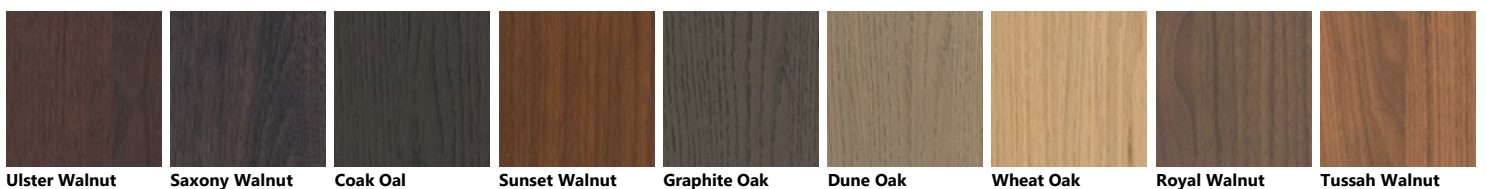

Palette_Colori Dandy Plus

Glossy lacquered

Decorative melamine

Matt lacquered

Veneered

Coffee Oak

Fenix

Bromine Grey

Blu Fes

Ottawa Beaver

Ingo Black

Malé White

Jaipur Red

Kos White

Grigio Antrim

Verde Comodoro

London Grey

Ephesus Grey

Orinoco Cocoa

Glass

Bianco Extrachiaro
Dandy